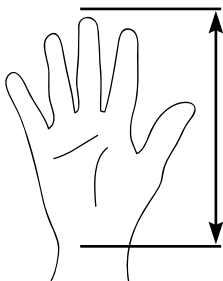

XL

8.25" and up
21cm or greater

8"

L

7.5" - 8.25"
19cm - 21cm

7"

M

6.75" - 7.5"
17cm - 19cm

S

Under 6.75"
Under 17cm

6"

contour 

Sizing Stick

Find your
CONTOUR MOUSE
size by measuring
from the first
crease of the wrist
below the palm to
the tip of your
middle finger.

Place at
first crease
of the wrist